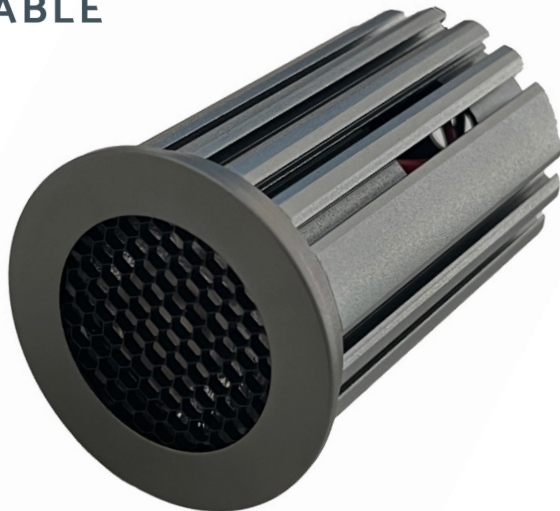

life  
led®

## DIMENSION

Unit: mm

Code:	ROCK-S12-DIM
LED Watt:	12W
LED Chip:	
Base Type:	With External Driver
Luminous Flux:	520
Beam Angle:	36°
CRI:	Ra90
Dimmable:	Yes
Power Factor:	0.9
Flicker:	Flicker Free
Input Voltage:	AC85-265V