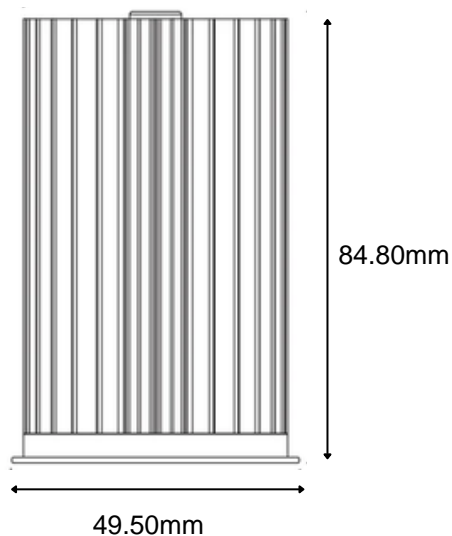

## DIMENSION

Unit: mm

Code:	ROCK-S12-DIM
LED Watt:	12W
LED Chip:	
Base Type:	With External Driver
Luminous Flux:	520
Beam Angle:	36°
CRI:	Ra90
Dimmable:	Yes
Power Factor:	0.9
Flicker:	Flicker Free
Input Voltage:	AC85-265V