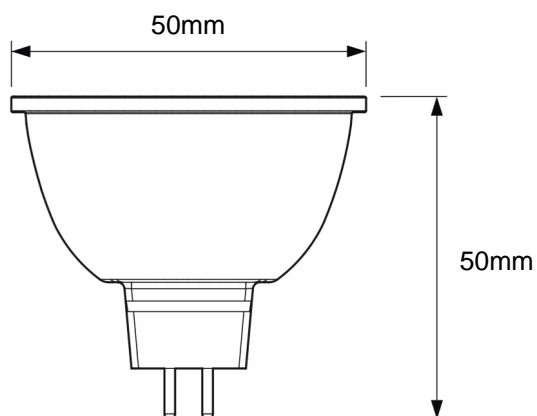

Code:	ROCK-07-7.5W-3K-DIM
LED Watt:	7.5W
Base Type:	MR16
Luminous Flux:	520
Beam Angle:	36°
CRI:	Ra90
Dimmable:	Yes
Power Factor:	0.9
Flicker:	Flicker Free
Input Voltage:	AC200-240V

DIMENSION

Unit: mm

COLOURS