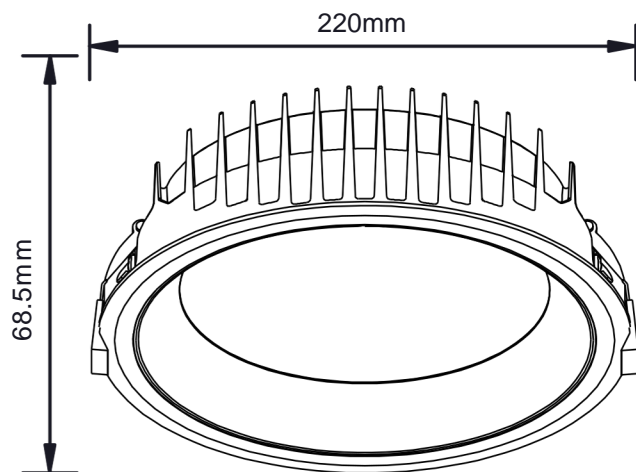

DIMENSION

Unit: mm

Code:	LIFE-MICRO-35W-CCT
LED Watt	35W
LED Chip:	SMD 3030
Luminous Flux:	5250lm
CCT:	3000K+4000K+5700K
CRI:	>80
Beam Angle:	60°
Power Factor:	0.90
Cut Size:	200mm
Material:	Aluminum
Diffuser:	PMMA - NANO
IP Grade:	IP20
Operation temperature:	-20~+40
Voltage:	AC100-277V
Lifespan:	50,000HRS