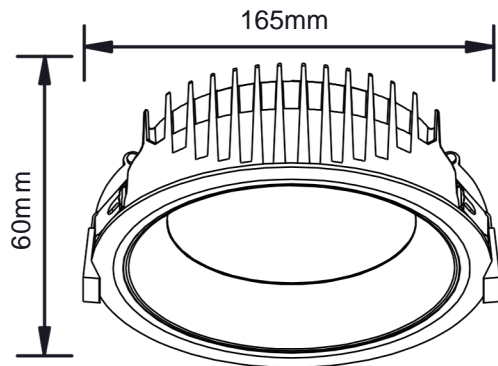

DIMENSION

Unit: mm

Code:	LIFE-MICRO-24W-CCT
LED Watt	24W
LED Chip:	SMD 3030
Luminous Flux:	3600lm
CCT:	3000K+4000K+5700K
CRI:	>80
Beam Angle:	60°
Power Factor:	0.90
Cut Size:	150mm
Material:	Aluminum
Diffuser:	PMMA - NANO
IP Grade:	IP20
Operation temperature:	-20~+40
Voltage:	AC100-277V
Lifespan:	50,000HRS