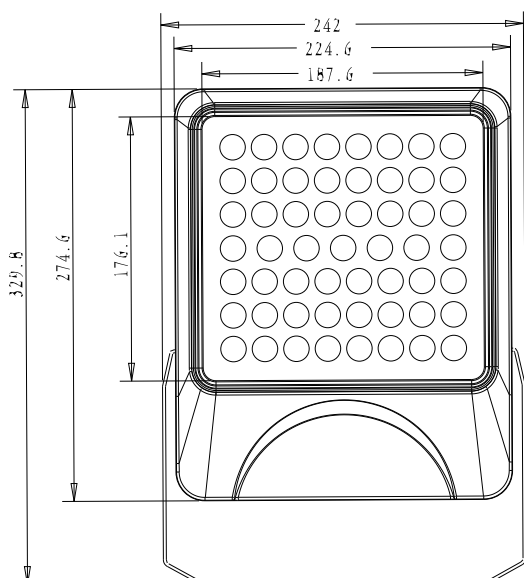

DIMENSION

Unit: mm

Code:	ZONE-50W-3K
LED Watt	50W
LED Chip:	bridgelux.
Luminous Flux:	5000
CCT	3000K
Beam Angle:	45°
Power Factor:	>0.92
Material:	Aluminum + Optical Glass
IP Grade:	IP66
Voltage:	AC100-277V
Housing Color:	Black

PHOTOMETRIC DIAGRAM