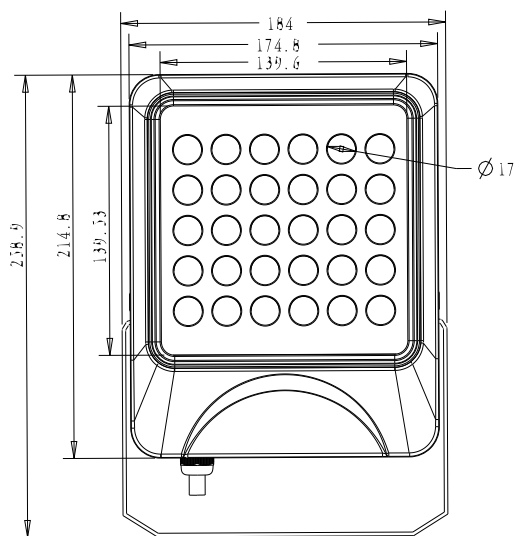

DIMENSION

Unit: mm

Code:	ZONE-30W-3K
LED Watt	30W
LED Chip:	bridgelux.
Luminous Flux:	3000
CCT	3000K
Beam Angle:	45°
Power Factor:	>0.92
Material:	Aluminum + Optical Glass
IP Grade:	IP66
Voltage:	AC100-277V
Housing Color:	Black

PHOTOMETRIC DIAGRAM