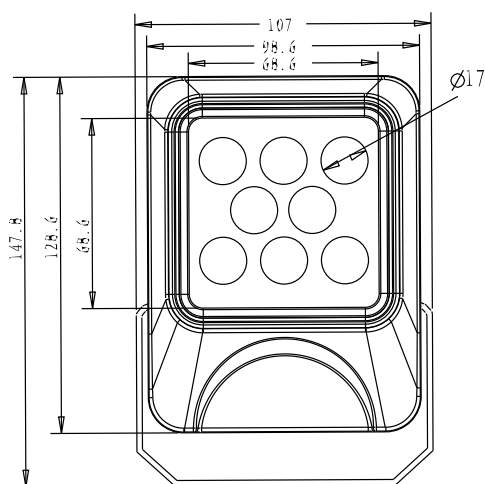

DIMENSION

Unit: mm

Code:	ZONE-10W-3K
LED Watt	10W
LED Chip:	bridgelux.
Luminous Flux:	1000
CCT	3000K
Beam Angle:	45°
Power Factor:	>0.6
Material:	Aluminum + Optical Glass
IP Grade:	IP66
Voltage:	AC100-277V
Housing Color:	Black

PHOTOMETRIC DIAGRAM