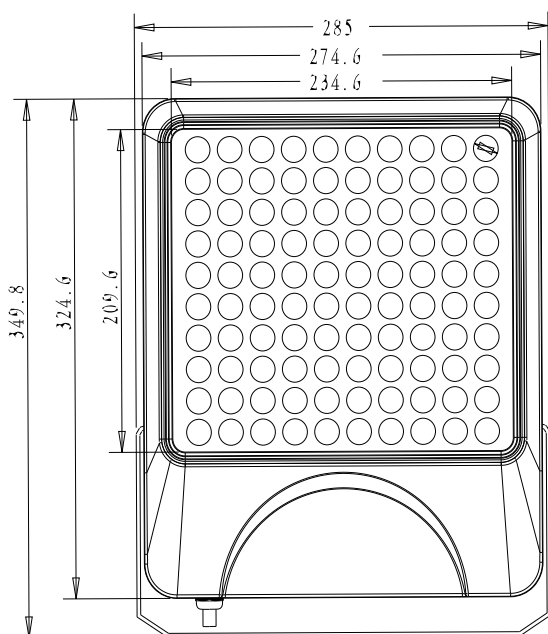

Code:	ZONE-100W-3K
LED Watt	100W
LED Chip:	bridgelux.
Luminous Flux:	10000
CCT	3000K
Beam Angle:	45°
Power Factor:	>0.92
Material:	Aluminum + Optical Glass
IP Grade:	IP66
Voltage:	AC100-277V
Housing Color:	Black

DIMENSION

Unit: mm

PHOTOMETRIC DIAGRAM