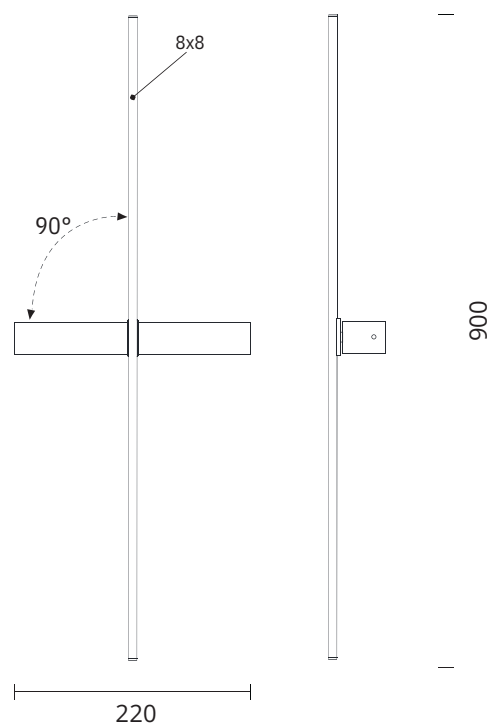

## DIMENSION

Unit: mm

Code:	<b>WL-FLEX-10W</b>
LED Chip:	SMD
LED Watt:	10W
Luminous Flux:	370lm
CRI:	80
CCT:	3000K
Beam Angle:	120°
Material:	Aluminum + PC Diffuser
Body Color:	Black ●
IP Grade:	IP44
Lifetime:	30,000hrs
Voltage:	AC 220-240V