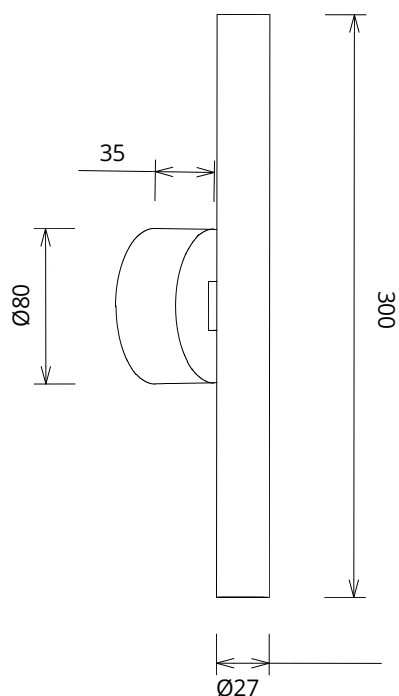

Product Data Sheet

DIMENSION

Unit: mm

Code: **STYLE-WL23**

LED Chip: **OSRAM**

LED Watt: 10W

Luminous Flux: 350lm x 2

CRI: 90

CCT: 3000K

Beam Angle: 36°

Material: Aluminum Die-Casting

Body Color: Black White

IP Grade: IP20

Protection: Class I

Voltage: AC 175-265V