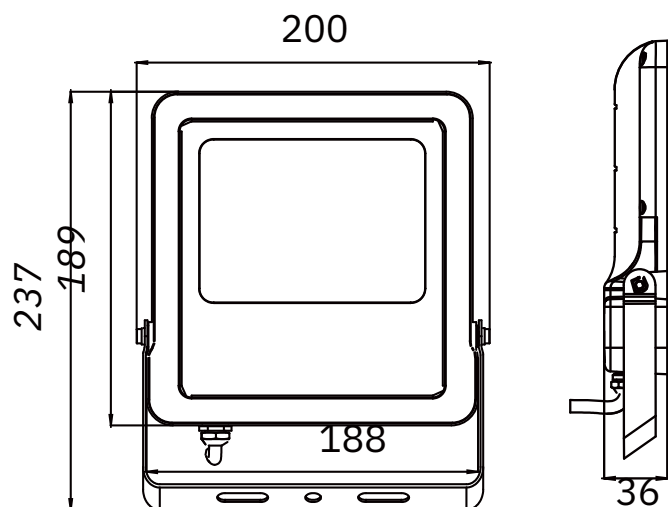

## DIMENSION

Unit: mm

Code:	ROCK-2-50W-WW / CW
LED Watt	50W
LED Chip:	<b>SAMSUNG</b>
Luminous Flux:	6797
CCT	3000K / 6000K
Beam Angle:	80° X 145°
Power Factor:	>0.9
Material:	Aluminum + Optical Glass
IP Grade:	IP65
Voltage:	AC100-240V
Housing Color:	Black

## PHOTOMETRIC DIAGRAM