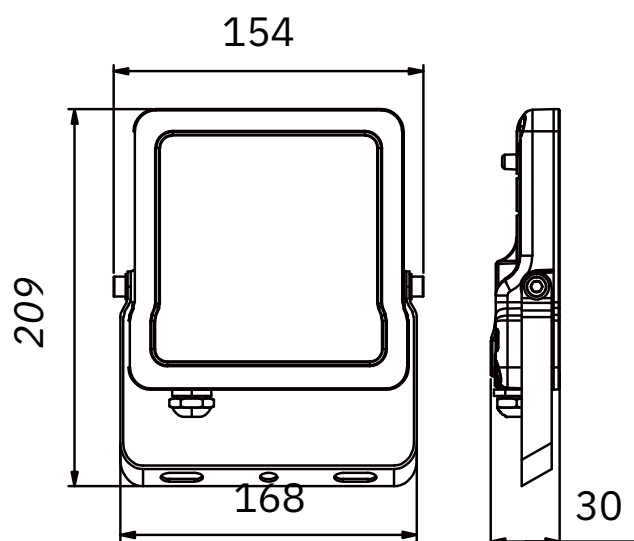

DIMENSION

Unit: mm

Code:	ROCK-2-20W-WW / CW
LED Watt	20W
LED Chip:	SAMSUNG
Luminous Flux:	2693
CCT	3000K / 6000K
Beam Angle:	80° X 145°
Power Factor:	>0.9
Material:	Aluminum + Optical Glass
IP Grade:	IP65
Voltage:	AC100-240V
Housing Color:	Black

PHOTOMETRIC DIAGRAM