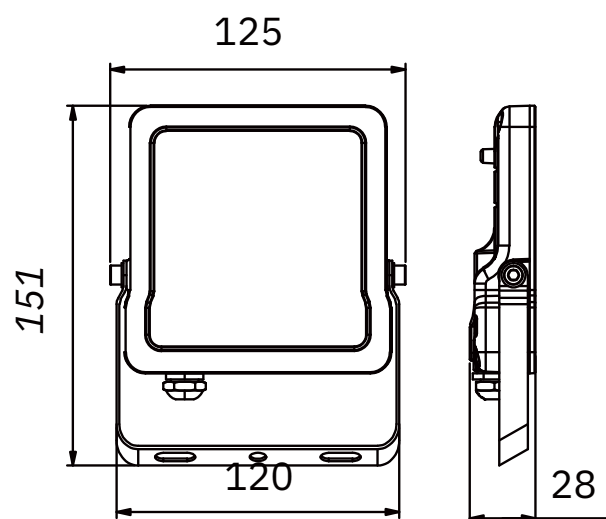

DIMENSION

Unit: mm

Code:	ROCK-2-10W-WW
LED Watt	10W
LED Chip:	SAMSUNG
Luminous Flux:	1295
CCT	3000K
Beam Angle:	80° X 145°
Power Factor:	>0.9
Material:	Aluminum + Optical Glass
IP Grade:	IP65
Voltage:	AC100-240V
Housing Color:	Black

PHOTOMETRIC DIAGRAM