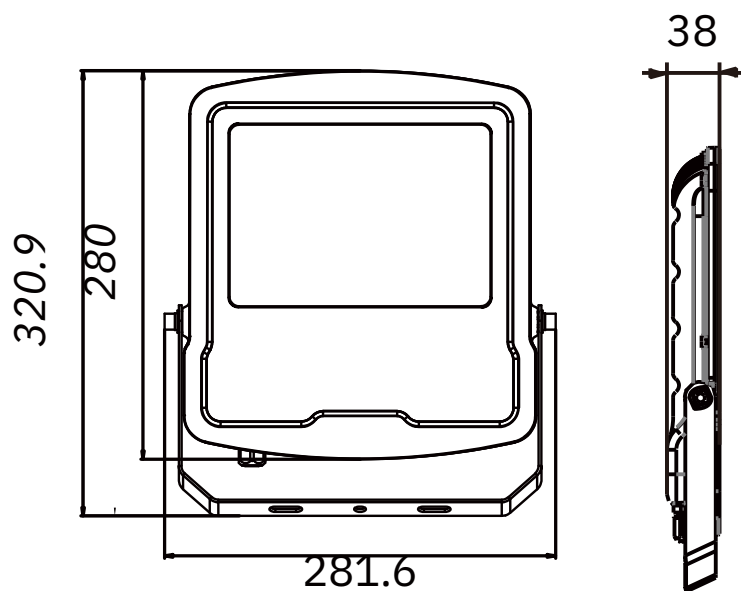

## DIMENSION

Unit: mm

Code:	<b>ROCK-2-100W-WW / 4K / CW</b>
LED Watt	100W
LED Chip:	<b>SAMSUNG</b>
Luminous Flux:	12995
CCT	3000K / 4000K / 6000K
Beam Angle:	80° X 145°
Power Factor:	>0.9
Material:	Aluminum + Optical Glass
IP Grade:	IP65
Voltage:	AC100-240V
Housing Color:	Black

## PHOTOMETRIC DIAGRAM