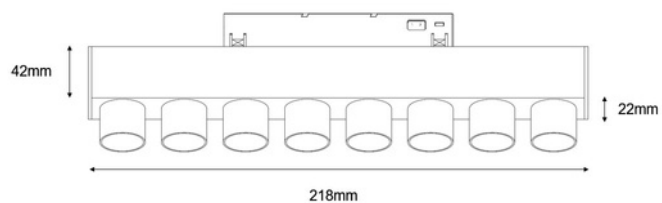

Product Data Sheet

DIMENSION

Unit: mm

COLOR:

Sand black

Code:	LIFE-MG-SP8
Power:	16W
LED Chip:	bridgelux.
CRI:	>90
CCT:	3000K
Net Weight:	
Body Material :	Aluminium
Input Voltage :	DC48V
Luminous Flux:	1020±5%lm(3000K)
Adjustable Angle :	NO

PHOTOMETRIC DIAGRAM