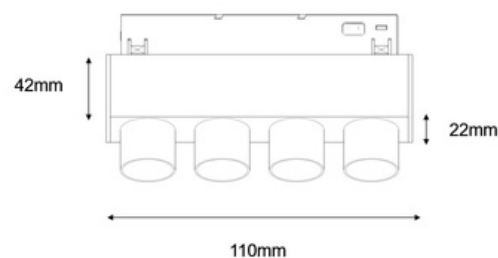

Product Data Sheet

Code: **LIFE-MG-SP4**

Power: **8W**

LED Chip: **bridgelux**

CRI: **>90**

CCT: **3000K**

Net Weight:

Body Material : **Aluminium**

Input Voltage : **DC48V**

Luminous Flux: **510±5%lm(3000K)**

Adjustable Angle : **NO**

DIMENSION

Unit: mm

COLOR:

Sand black

PHOTOMETRIC DIAGRAM