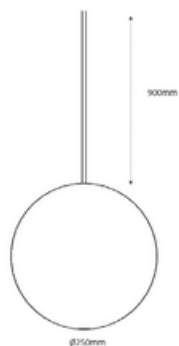

DIMENSION

Unit: mm

COLOR:

White

Code:	LIFE-MG-MN25
Power:	24W
LED Chip:	bridgelux.
CRI:	>80
CCT:	3000K
Net Weight:	
Body Material :	Aluminium
Input Voltage :	DC48V
Luminous Flux:	±5%lm(3000K)
Adjustable Angle :	NO