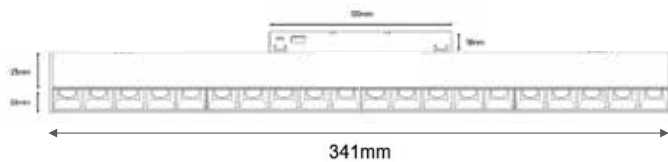

## DIMENSION

Unit: mm

COLOR:

  
Sand black

SM : SMART SYSTEM

Code:	<b>LIFE-MG-LB20 / SM</b>
Power:	20W
LED Chip:	bridgelux
CRI:	>90
CCT:	3000K / CCT
Net Weight:	
Body Material :	Aluminium
Input Voltage :	DC48V
Luminous Flux:	1730±5%lm(3000K)
Adjustable Angle :	NO