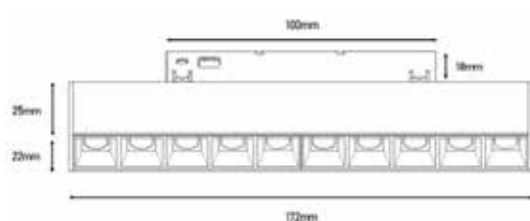

# Product Data Sheet

Code:	<b>LIFE-MG-LB10 / SM</b>
Power:	10W
LED Chip:	bridgelux.
CRI:	>90
CCT:	3000K / CCT
Net Weight:	
Body Material :	Aluminium
Input Voltage :	DC48V
Luminous Flux:	825±5%lm(3000K)
Adjustable Angle :	NO

## DIMENSION

Unit: mm

COLOR:

Sand black