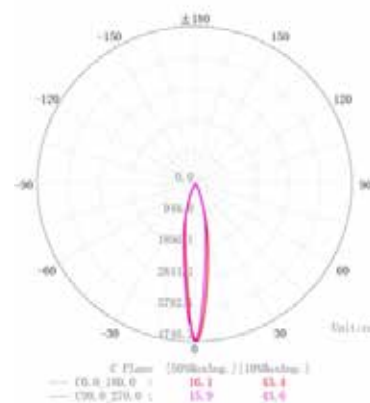

# Product Data Sheet

Code:	<b>LIFE-MG-LB10 / SM</b>
Power:	10W
LED Chip:	bridgelux.
CRI:	>90
CCT:	3000K / CCT
Net Weight:	
Body Material :	Aluminium
Input Voltage :	DC48V
Luminous Flux:	825±5%lm(3000K)
Adjustable Angle :	NO

## DIMENSION

Unit: mm

COLOR:

Sand black

## PHOTOMETRIC DIAGRAM

SM : SMART SYSTEM