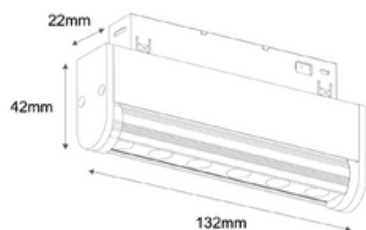

Product Data Sheet

DIMENSION

Unit: mm

COLOR:

Sand black

Code:	LIFE-MG-L6
Power:	6W
LED Chip:	bridgelux.
CRI:	>90
CCT:	3000K
Net Weight:	
Body Material :	Aluminium
Input Voltage :	DC48V
Luminous Flux:	260±5%lm(3000K)
Adjustable Angle :	0°- 75°Vertical Aiming Tilt

PHOTOMETRIC DIAGRAM