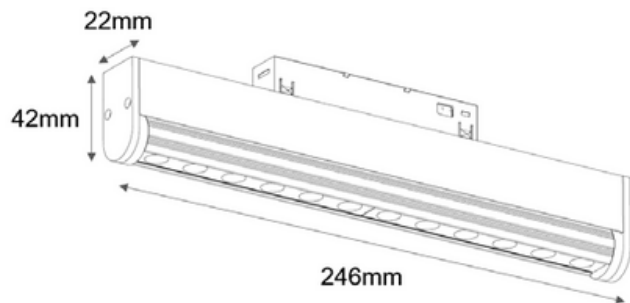

## DIMENSION

Unit: mm

COLOR:

Sand black

Code:	<b>LIFE-MG-L12</b>
Power:	12W
LED Chip:	bridgelux
CRI:	>90
CCT:	3000K
Net Weight:	
Body Material :	Aluminium
Input Voltage :	DC48V
Luminous Flux:	520±5%lm(3000K)
Adjustable Angle :	0°- 75°Vertical Aiming Tilt