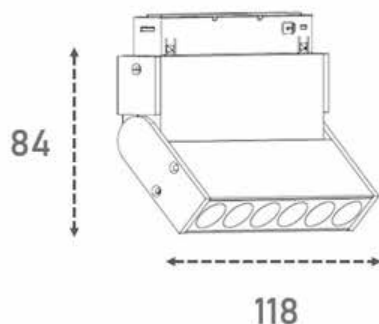

Product Data Sheet

DIMENSION

Unit: mm

COLOR:

Sand black

SM : SMART SYSTEM

Code:	LIFE-MG-F6 / SM
Power:	6W
LED Chip:	bridgelux.
CRI:	>90
CCT:	3000K / CCT
Net Weight:	
Body Material :	Aluminium
Input Voltage :	DC48V
Luminous Flux:	495±5%lm(3000K)
Adjustable Angle :	0°- 90°Vertical Aiming Tilt

PHOTOMETRIC DIAGRAM