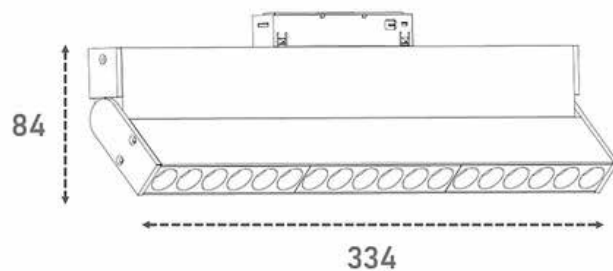

Product Data Sheet

Code:	LIFE-MG-F18 / DALI
Power:	18W
LED Chip:	bridgelux.
CRI:	>90
CCT:	3000K
Net Weight:	
Body Material :	Aluminium
Input Voltage :	DC48V
Luminous Flux:	1375±5%lm(3000K)
Adjustable Angle :	0°- 90°Vertical Aiming Tilt

DIMENSION

Unit: mm

COLOR:

Sand black

PHOTOMETRIC DIAGRAM

DALI SYSTEM