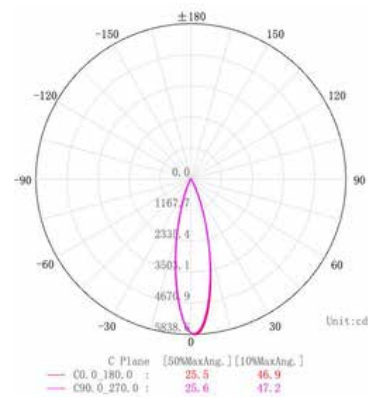

Product Data Sheet

Code:	LIFE-MG-F18 / DALI
Power:	18W
LED Chip:	bridgelux.
CRI:	>90
CCT:	3000K
Net Weight:	
Body Material :	Aluminium
Input Voltage :	DC48V
Luminous Flux:	1375±5%lm(3000K)
Adjustable Angle :	0°- 90°Vertical Aiming Tilt

DIMENSION

Unit: mm

COLOR:

Sand black

PHOTOMETRIC DIAGRAM

DALI SYSTEM