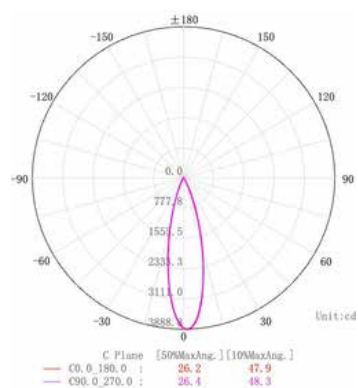

Product Data Sheet

DIMENSION

Unit: mm

COLOR:

Sand black

Code: **LIFE-MG-F12 / DALI / SM**

Power: 12W

LED Chip:

CRI: >90

CCT: 3000K / CCT

Net Weight:

Body Material : Aluminium

Input Voltage : DC48V

Luminous Flux: 1015±5%lm(3000K)

Adjustable Angle : 0°- 90°Vertical Aiming Tilt

PHOTOMETRIC DIAGRAM