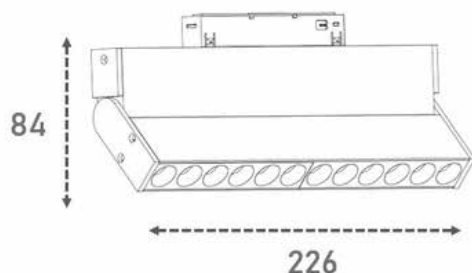

Product Data Sheet

DIMENSION

Unit: mm

COLOR:

Sand black

Code: **LIFE-MG-F12 / DALI / SM**

Power: 12W

LED Chip:

CRI: >90

CCT: 3000K / CCT

Net Weight:

Body Material : Aluminium

Input Voltage : DC48V

Luminous Flux: 1015±5%lm(3000K)

Adjustable Angle : 0°- 90°Vertical Aiming Tilt

PHOTOMETRIC DIAGRAM