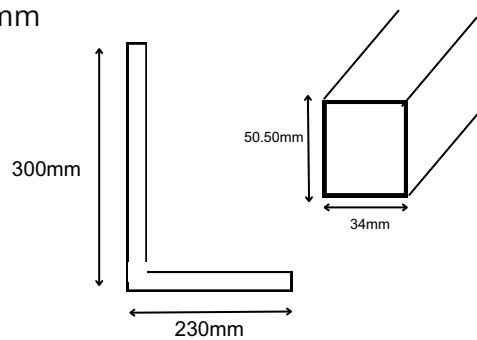

## DIMENSION

Unit: mm

COLOR:

Sand black

Code:	<b>LIFE-MG-DF90</b>
Power:	24W
LED Chip:	bridgelux
CRI:	>90
CCT:	3000K
Net Weight:	
Body Material :	Aluminium
Input Voltage :	DC48V
Luminous Flux:	1035±5%lm(3000K)
Adjustable Angle :	NO