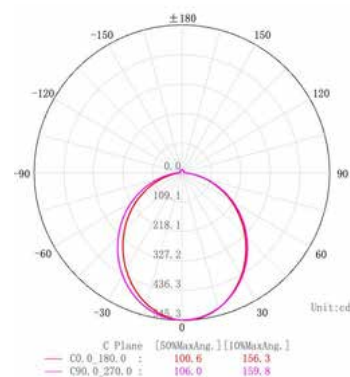

# Product Data Sheet

Code:	<b>LIFE-MG-DF680 / SM</b>
Power:	24W
LED Chip:	bridgelux.
CRI:	>90
CCT:	3000K / CCT
Net Weight:	
Body Material :	Aluminium
Input Voltage :	DC48V
Luminous Flux:	1455±5%lm(3000K)
Adjustable Angle :	NO

## DIMENSION

Unit: mm

COLOR:

Sand black

## PHOTOMETRIC DIAGRAM

SM : SMART SYSTEM