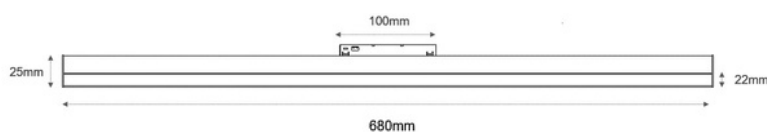

# Product Data Sheet

Code:	<b>LIFE-MG-DF680 / SM</b>
Power:	24W
LED Chip:	bridgelux.
CRI:	>90
CCT:	3000K / CCT
Net Weight:	
Body Material :	Aluminium
Input Voltage :	DC48V
Luminous Flux:	1455±5%lm(3000K)
Adjustable Angle :	NO

## DIMENSION

Unit: mm

COLOR:

Sand black