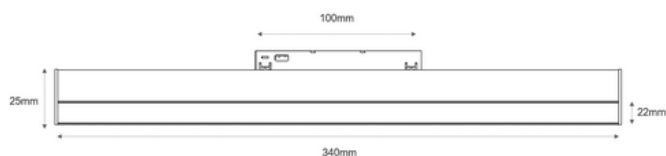

Product Data Sheet

DIMENSION

Unit: mm

COLOR:

Sand black

Code: **LIFE-MG-DF340 / SM**

Power: 12W

LED Chip:

CRI: >90

CCT: 3000K / CCT

Net Weight:

Body Material : Aluminium

Input Voltage : DC48V

Luminous Flux: 580±5%lm(3000K)

Adjustable Angle : NO

PHOTOMETRIC DIAGRAM