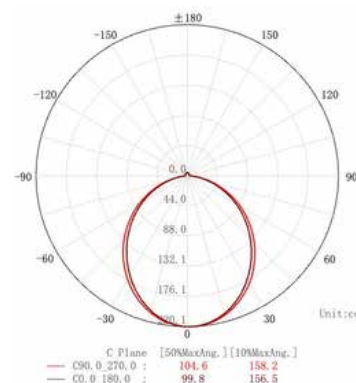

Product Data Sheet

DIMENSION

Unit: mm

COLOR:

Sand black

Code: **LIFE-MG-DF340 / SM**

Power: 12W

LED Chip:

CRI: >90

CCT: 3000K / CCT

Net Weight:

Body Material : Aluminium

Input Voltage : DC48V

Luminous Flux: 580±5%lm(3000K)

Adjustable Angle : NO

PHOTOMETRIC DIAGRAM