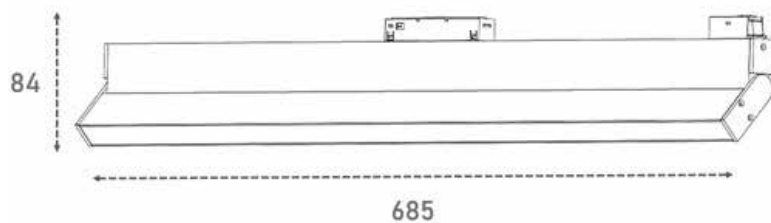

## DIMENSION

Unit: mm

COLOR:

Sand black

Code:	<b>LIFE-MG-D68X</b>
Power:	24W
LED Chip:	bridgelux.
CRI:	>90
CCT:	3000K
Net Weight:	
Body Material :	Aluminium
Input Voltage :	DC48V
Luminous Flux:	1055±5%lm(3000K)
Adjustable Angle :	0°- 90°Vertical Aiming Tilt