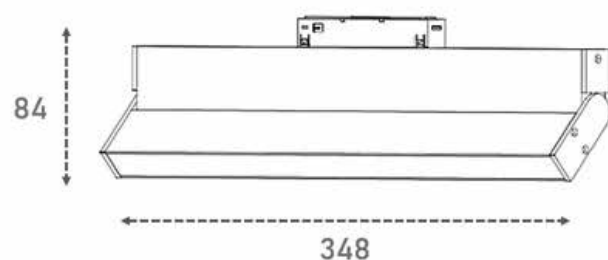

## DIMENSION

Unit: mm

COLOR:

Sand black

Code:	<b>LIFE-MG-D34X</b>
Power:	12W
LED Chip:	bridgelux.
CRI:	>90
CCT:	3000K
Net Weight:	
Body Material :	Aluminium
Input Voltage :	DC48V
Luminous Flux:	510±5%lm(3000K)
Adjustable Angle :	0°- 90°Vertical Aiming Tilt

## PHOTOMETRIC DIAGRAM