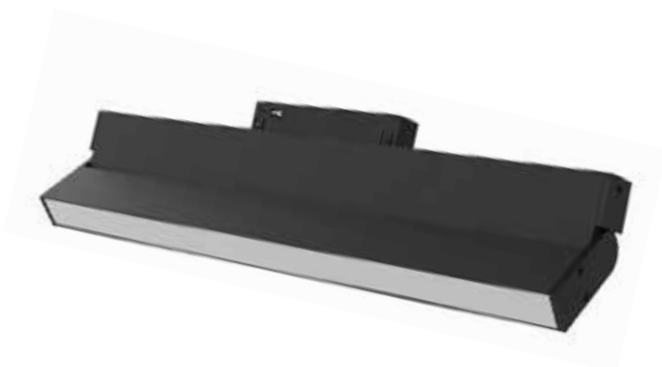

## DIMENSION

Unit: mm

COLOR:

Sand black

Code:	<b>LIFE-MG-D34X</b>
Power:	12W
LED Chip:	bridgelux.
CRI:	>90
CCT:	3000K
Net Weight:	
Body Material :	Aluminium
Input Voltage :	DC48V
Luminous Flux:	510±5%lm(3000K)
Adjustable Angle :	0°- 90°Vertical Aiming Tilt