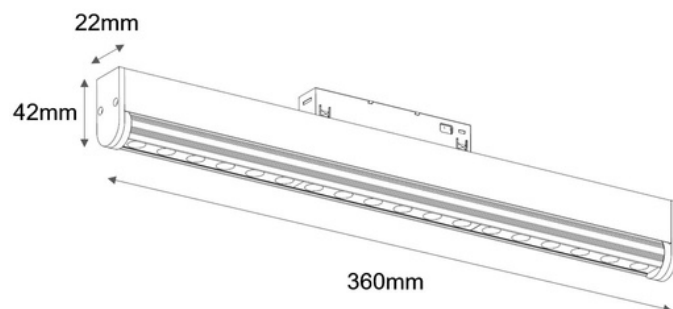

Product Data Sheet

DIMENSION

Unit: mm

COLOR:

Sand black

Code: **LIFE-MG-20-L18**

Power: 18W

LED Chip: 

CRI: >90

CCT: 3000K

Net Weight:

Body Material : Aluminium

Input Voltage : DC48V

Luminous Flux: 780±5%lm(3000K)

Adjustable Angle : 0°- 75°Vertical Aiming Tilt

PHOTOMETRIC DIAGRAM