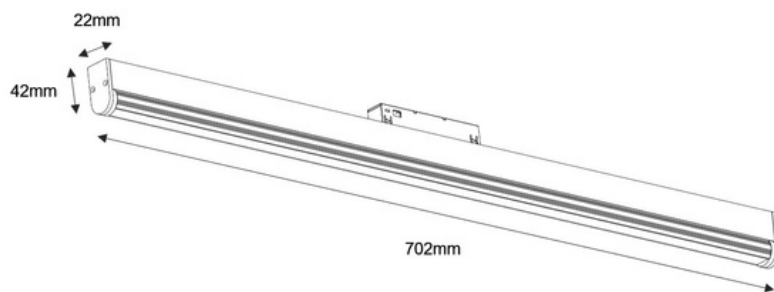

## DIMENSION

Unit: mm

COLOR:

Sand black

Code: **LIFE-MG-20-D70 / SM / DALI**

Power: 20W

LED Chip:

CRI: >90

CCT: 3000K / CCT

Net Weight:

Body Material : Aluminium

Input Voltage : DC48V

Luminous Flux: 930±5%lm(3000K)

Adjustable Angle : 0°- 75°Vertical Aiming Tilt