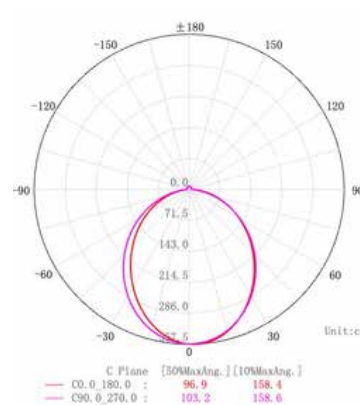

CCT: 3000K / CCT

Net Weight:

Body Material : Aluminium

Input Voltage : DC48V

Luminous Flux: 930±5%lm(3000K)

Adjustable Angle : 0°- 75°Vertical Aiming Tilt

## PHOTOMETRIC DIAGRAM

SM : SMART SYSTEM