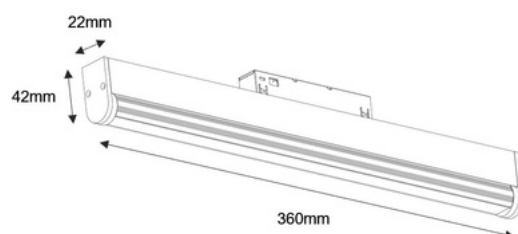

Product Data Sheet

DIMENSION

Unit: mm

COLOR:

Sand black

Code:	LIFE-MG-20-D36
Power:	10W
LED Chip:	bridgelux.
CRI:	>90
CCT:	3000K
Net Weight:	
Body Material :	Aluminium
Input Voltage :	DC48V
Luminous Flux:	508±5%lm(3000K)
Adjustable Angle :	0°- 75°Vertical Aiming Tilt

PHOTOMETRIC DIAGRAM