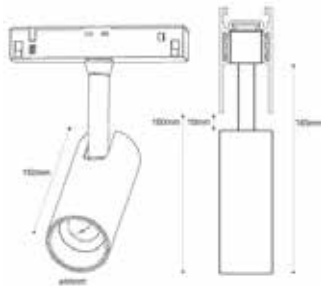

Product Data Sheet

Code:	LIFE-MG-12TR / SM
Power:	12W
LED Chip:	bridgelux
CRI:	>90
CCT:	3000K/ CCT
Net Weight:	
Body Material :	Aluminium
Input Voltage :	DC48V
Luminous Flux:	1015±5%lm(3000K)
Adjustable Angle :	0°- 90°Vertical Aiming Tilt 0°- 350°horizontal Rotation

DIMENSION

Unit: mm

COLOR:

PHOTOMETRIC DIAGRAM

SM : SMART SYSTEM