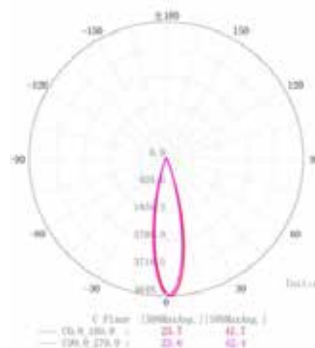

Product Data Sheet

Code:	LIFE-MG-12TR / SM
Power:	12W
LED Chip:	bridgelux
CRI:	>90
CCT:	3000K/ CCT
Net Weight:	
Body Material :	Aluminium
Input Voltage :	DC48V
Luminous Flux:	1015±5%lm(3000K)
Adjustable Angle :	0°- 90°Vertical Aiming Tilt 0°- 350°horizontal Rotation

DIMENSION

Unit: mm

COLOR:

PHOTOMETRIC DIAGRAM

SM : SMART SYSTEM