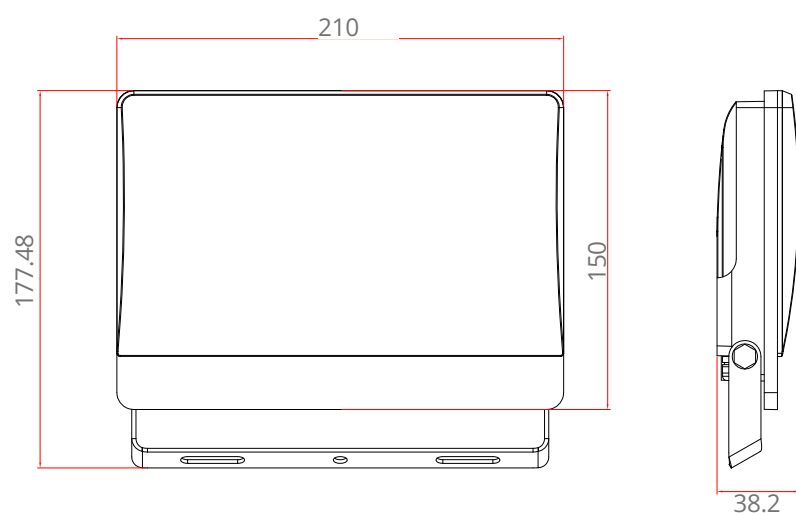

## DIMENSION

Unit: mm

Code:	<b>F-DEC-50W-WW / CW</b>
LED Watt	50W
Luminous Flux:	4460
CCT	3000K - 6000K
Beam Angle:	120°
Power Factor:	>0.90
Material:	Aluminum + polycarbonate
IP Grade:	IP65
Voltage:	AC100-240V
Housing Color:	Black
Weight:	0.50 KG

## PHOTOMETRIC DIAGRAM