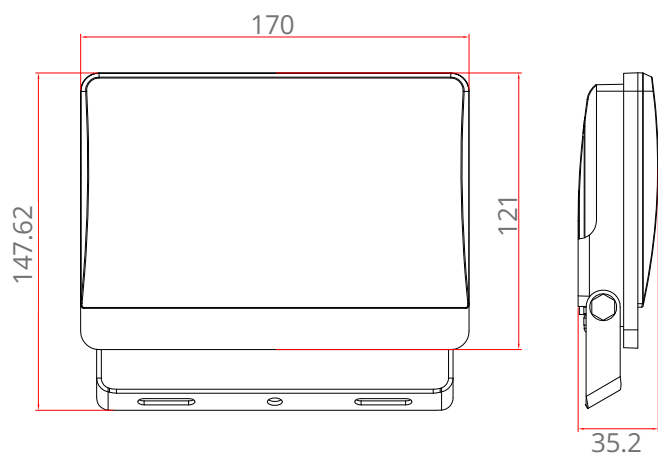

## DIMENSION

Unit: mm

Code:	<b>F-DEC-30W-WW / CW</b>
LED Watt	30W
Luminous Flux:	2800
CCT	3000K - 6000K
Beam Angle:	120°
Power Factor:	>0.90
Material:	Aluminum + polycarbonate
IP Grade:	IP65
Voltage:	AC100-240V
Housing Color:	Black
Weight:	0.32 KG

## PHOTOMETRIC DIAGRAM