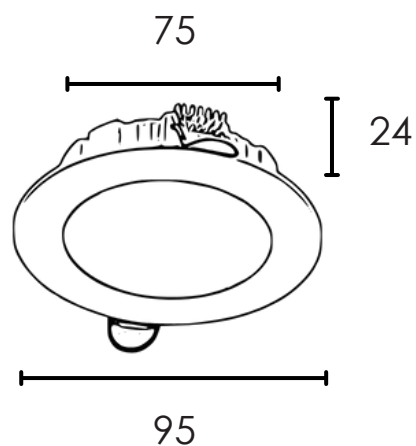

Product Data Sheet

DIMENSION

Unit: mm

Code:	BASIC-7W-CCT
LED Watt	7W
LED Chip:	OSRAM
Luminous Flux:	700
CCT:	3000K+4000K+6500K
CRI:	>80
Beam Angle:	120°
Material:	Aluminum
IP Grade:	IP20
Operation temperature:	-20~+45
Protection:	Class 1
Voltage:	AC85-265V
Cut Size:	75mm
Lifespan:	50,000HRS