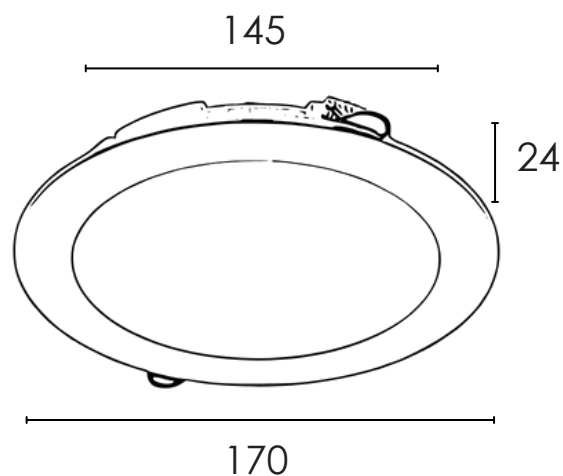

Product Data Sheet

DIMENSION

Unit: mm

Code:	BASIC-15W-CCT
LED Watt	15W
LED Chip:	OSRAM
Luminous Flux:	1500
CCT:	3000K+4000K+6500K
CRI:	>80
Beam Angle:	120°
Material:	Aluminum
IP Grade:	IP20
Operation temperature:	-20~+45
Protection:	Class 1
Voltage:	AC85-265V
Cut Size:	145mm
Lifespan:	50,000HRS