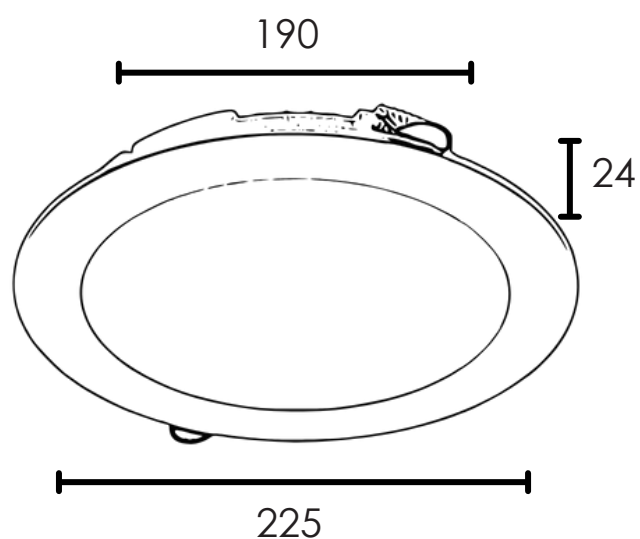

Product Data Sheet

DIMENSION

Unit: mm

Code:	BASIC-30W
LED Watt	30W
LED Chip:	OSRAM
Luminous Flux:	3000
CCT:	3000K-4000K-6500K
CRI:	>80
Beam Angle:	120°
Material:	Aluminum
IP Grade:	IP20
Operation temperature:	-20~+45
Protection:	Class 1
Voltage:	AC85-265V
Cut Size:	190mm
Lifespan:	50,000HRS