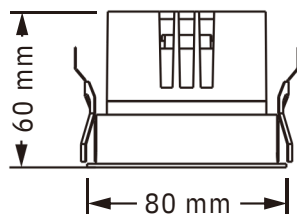

DIMENSION

Unit: mm

Code:	STYLE-2009-10-11-12
Power:	15W
LED Chip:	COB OSRAM
Luminous Flux:	1100LM
CRI:	>90
CCT:	3000K
Beam Angle:	24°
Orientation:	Fixed
Body Color :	<input type="radio"/> Grey <input checked="" type="radio"/> Gold <input type="radio"/> Black <input type="radio"/> White
Material:	Aluminum
IP Grade:	IP20
Voltage:	AC220-240V