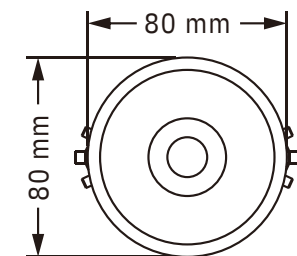

DIMENSION

Unit: mm

Code:	STYLE-2009-10-11-12
Power:	15W
LED Chip:	COB OSRAM
Luminous Flux:	1100LM
CRI:	>90
CCT:	3000K
Beam Angle:	24°
Orientation:	Fixed
Body Color :	<input type="radio"/> Grey <input checked="" type="radio"/> Gold <input type="radio"/> Black <input type="radio"/> White
Material:	Aluminum
IP Grade:	IP20
Voltage:	AC220-240V