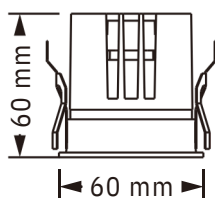

DIMENSION

Unit: mm

Code:	STYLE-2006-7-8
Power:	10W
LED Chip:	COB OSRAM
Luminous Flux:	700LM
CRI:	>90
CCT:	3000K
Beam Angle:	24°
Orientation:	Fixed
Body Color :	  
Material:	Aluminum
IP Grade:	IP20
Voltage:	AC220-240V