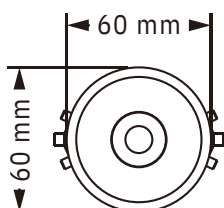

DIMENSION

Unit: mm

Code:	STYLE-2006-7-8
Power:	10W
LED Chip:	COB OSRAM
Luminous Flux:	700LM
CRI:	>90
CCT:	3000K
Beam Angle:	24°
Orientation:	Fixed
Body Color :	  
Material:	Aluminum
IP Grade:	IP20
Voltage:	AC220-240V