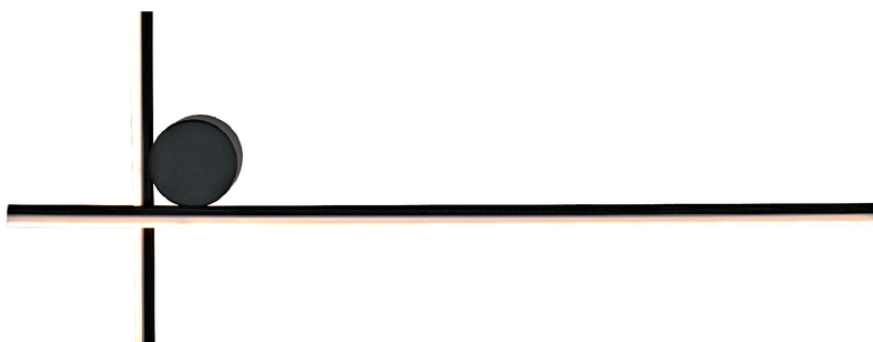

Product Data Sheet

Code:	WL-ARROW-15W
LED Chip:	SMD
LED Watt:	15W
Luminous Flux:	620lm
CRI:	80
CCT:	3000K
Beam Angle:	120°
Material:	Aluminum + Acrylic Diffuser
Body Color:	Black 
IP Grade:	IP44
Lifetime:	30,000hrs
Voltage:	AC 220-240V

DIMENSION

Unit: mm