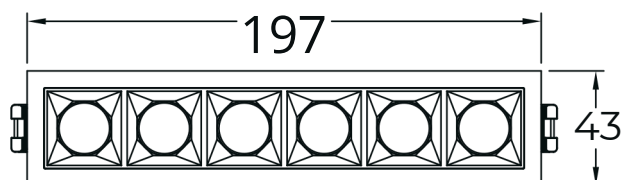

## DIMENSION

Unit: mm

Code: **STYLE-PIXEL-6-3K**

LED Watt 12W

LED Chip: SMD *bridgelux*

Luminous Flux: 1200lm

CCT: 3000K

CRI: 90

Beam Angle: 36°

Material: Aluminum

IP Grade: IP20

Voltage: 180-265V

Cut Size: 185 \* 35 mm

COLOR:  White