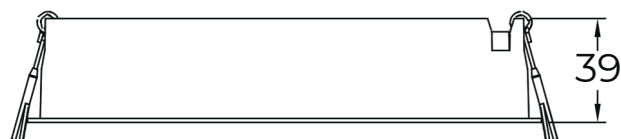

## DIMENSION

Unit: mm

Code: **STYLE-PIXEL-6-3K**

LED Watt 12W

LED Chip: SMD *bridgelux*

Luminous Flux: 1200lm

CCT: 3000K

CRI: 90

Beam Angle: 36°

Material: Aluminum

IP Grade: IP20

Voltage: 180-265V

Cut Size: 185 \* 35 mm

COLOR:  White