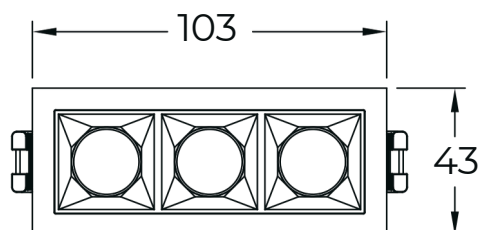

DIMENSION

Unit: mm

Code: **STYLE-PIXEL-3-3K**

LED Watt 6W

LED Chip: SMD *bridgelux*

Luminous Flux: 600lm

CCT: 3000K

CRI: 90

Beam Angle: 36°

Material: Aluminum

IP Grade: IP20

Voltage: 180-265V

Cut Size: 95 * 35 mm

COLOR: White