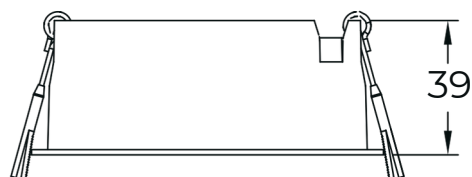

DIMENSION

Unit: mm

Code: **STYLE-PIXEL-3-3K**

LED Watt 6W

LED Chip: SMD *bridgelux*

Luminous Flux: 600lm

CCT: 3000K

CRI: 90

Beam Angle: 36°

Material: Aluminum

IP Grade: IP20

Voltage: 180-265V

Cut Size: 95 * 35 mm

COLOR: White