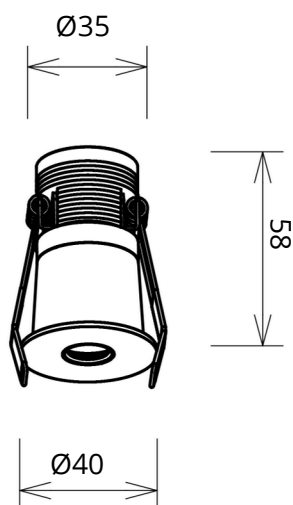

DIMENSION

Unit: mm

Code:	STYLE-2304-3K
LED Watt	5W
LED Chip:	SMD 3535
Luminous Flux:	300lm
CCT:	3000K
CRI:	90
Beam Angle:	24°
LED (IF):	350mA
Material:	Aluminum
IP Grade:	IP20
Protection:	Class 2
Voltage:	175-265V
Cut Size:	35mm
COLOR:	<input checked="" type="checkbox"/> Black
	<input type="checkbox"/> White