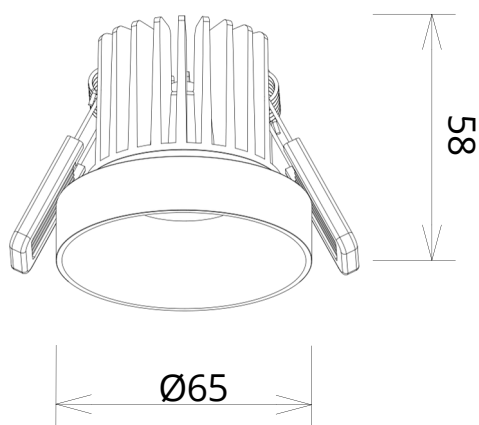

DIMENSION
Unit: mm

Code:	STYLE-2303-3K
LED Watt	6W
LED Chip:	COB CREE 
Luminous Flux:	400lm
CCT:	3000K
CRI:	90
Beam Angle:	40°
LED (IF):	150mA
Material:	Aluminum
IP Grade:	IP20
Protection:	Class 2
Voltage:	175-265V
Cut Size:	55mm
COLOR:	 Black
	 White