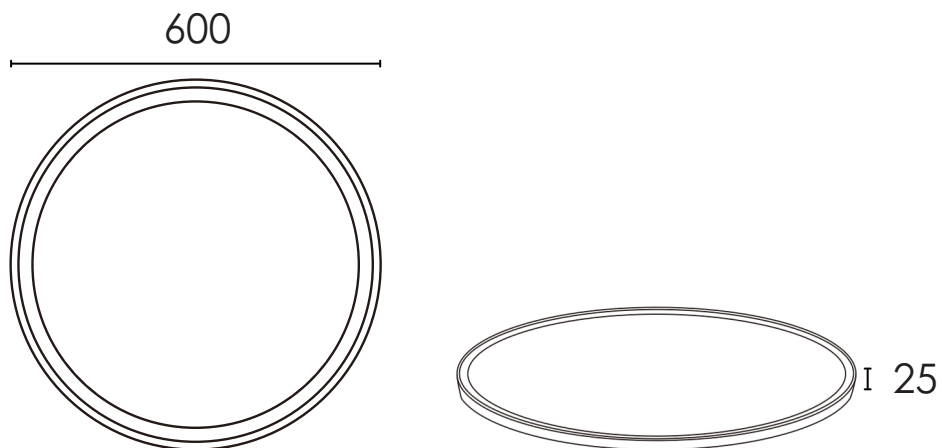

## DIMENSION

Unit: mm

Code:	<b>SIMA-CC-600</b>
LED Watt:	50W
Luminous Flux:	5000LM
CRI:	$\geq 80$
CCT:	3000K+4000K+6000K
Power Factor:	$> 0.9$
Beam Angle:	120°
Material:	PC Housing + Metal Bracket
Body Color:	White / Black
IP Grade:	IP20
Driver:	Built in
Lifetime:	30,000HRS
Voltage:	AC85-277V 50/60Hz