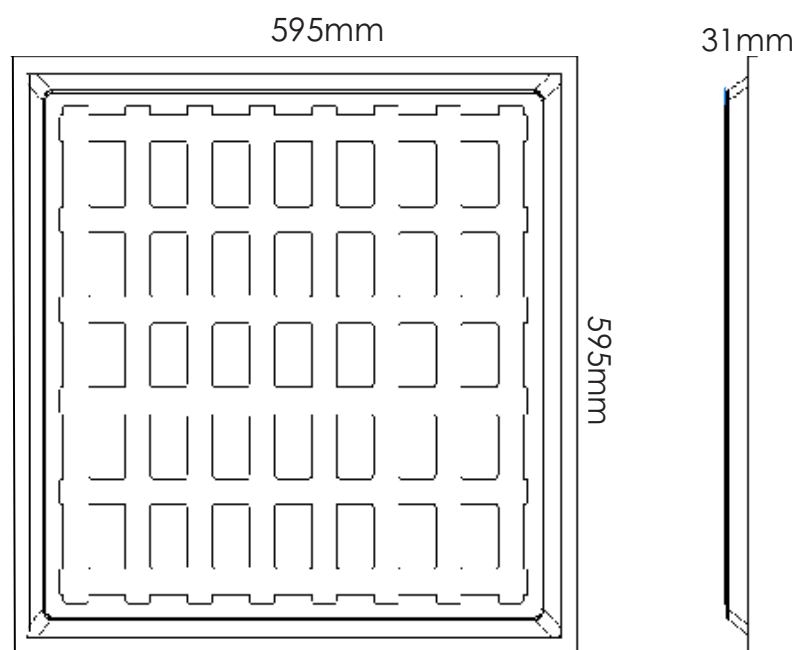

DIMENSION

Unit: mm

Code:	PRIME-25W-HT
LED Watt :	25W
LED Chip:	SMD 2835
Luminous Flux:	4625lm
CCT:	3000K + 4000K + 6000K
CRI:	>80
Beam Angle:	120°
Power Factor:	0.9
Material:	Aluminum Housing
	PMMA LGP - PF Diffuser
IP Grade:	IP20
Operating Temperature:	-20~+45°C
Lifetime:	50,000HRS
Voltage:	AC85-265V / 50-60Hz
Weight:	-