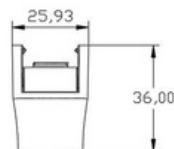

DIMENSION

Unit: mm

Code:	MILANA -DF230-WH / BK
Power:	9W
LED Chip:	COB
Luminous Flux:	415LM
CRI:	>90
CCT:	3000K
Beam Angle:	120°
Material:	Aluminum
Body Color:	<input type="radio"/> <input checked="" type="radio"/>
IP Grade:	IP20
Voltage:	DC 48V