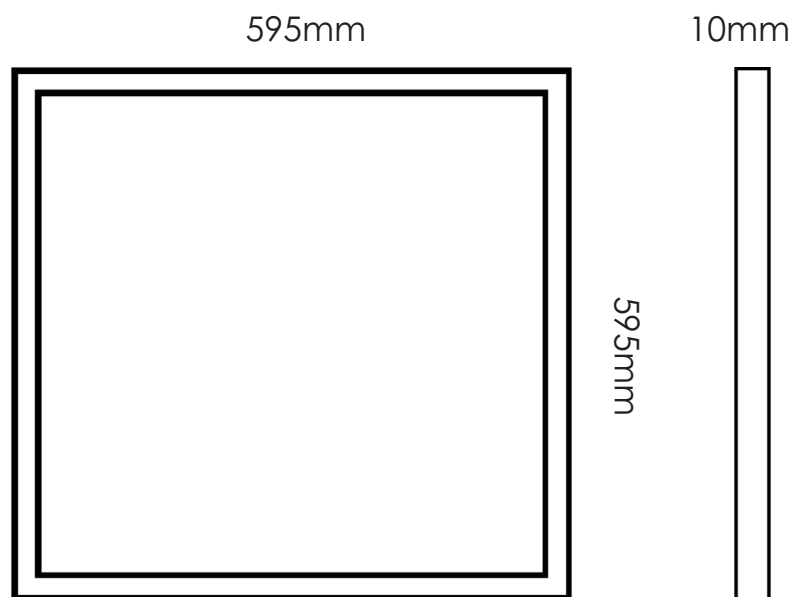

DIMENSION

Unit: mm

Code:	LIFE-OP-40W-HT
LED Watt :	40W
LED Chip:	SMD 2835
Luminous Flux:	4000lm
CCT:	3000K + 4000K + 6000K
CRI:	>80
Beam Angle:	120°
Power Factor:	0.9
Material:	Aluminum Housing
	PMMA LGP - PF Diffuser
IP Grade:	IP20
Operating Temperature:	-20~+45°C
Lifetime:	50,000HRS
Voltage:	AC85-265V / 50-60Hz
Weight:	1500g