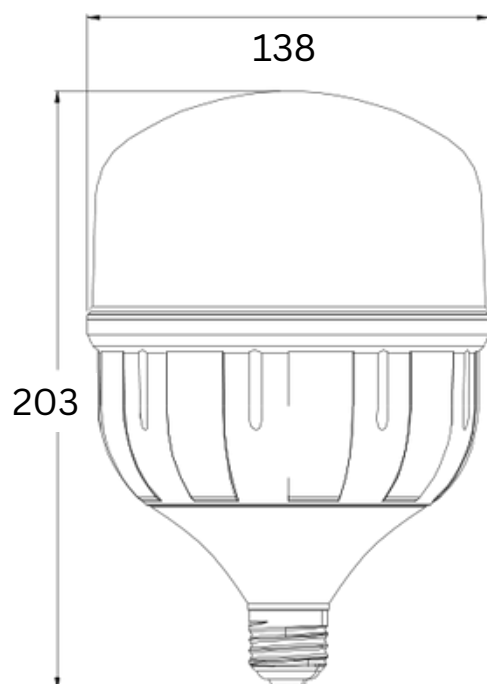

Product Data Sheet

| | |
|----------------------|-------------------------|
| Code: | LIFE-50W-WW / CW |
| LED Watt: | 50W |
| Base Type: | E27 |
| LED efficiency LM/W: | 100lm/W |
| Luminous Flux: | 5000 |
| Beam Angle: | 200° |
| CRI: | 80 |
| Power Factor: | >0.5 |
| Frequency: | 50/60HZ |
| Input Voltage: | AC176~264V |

DIMENSION

Unit: mm

COLOURS: